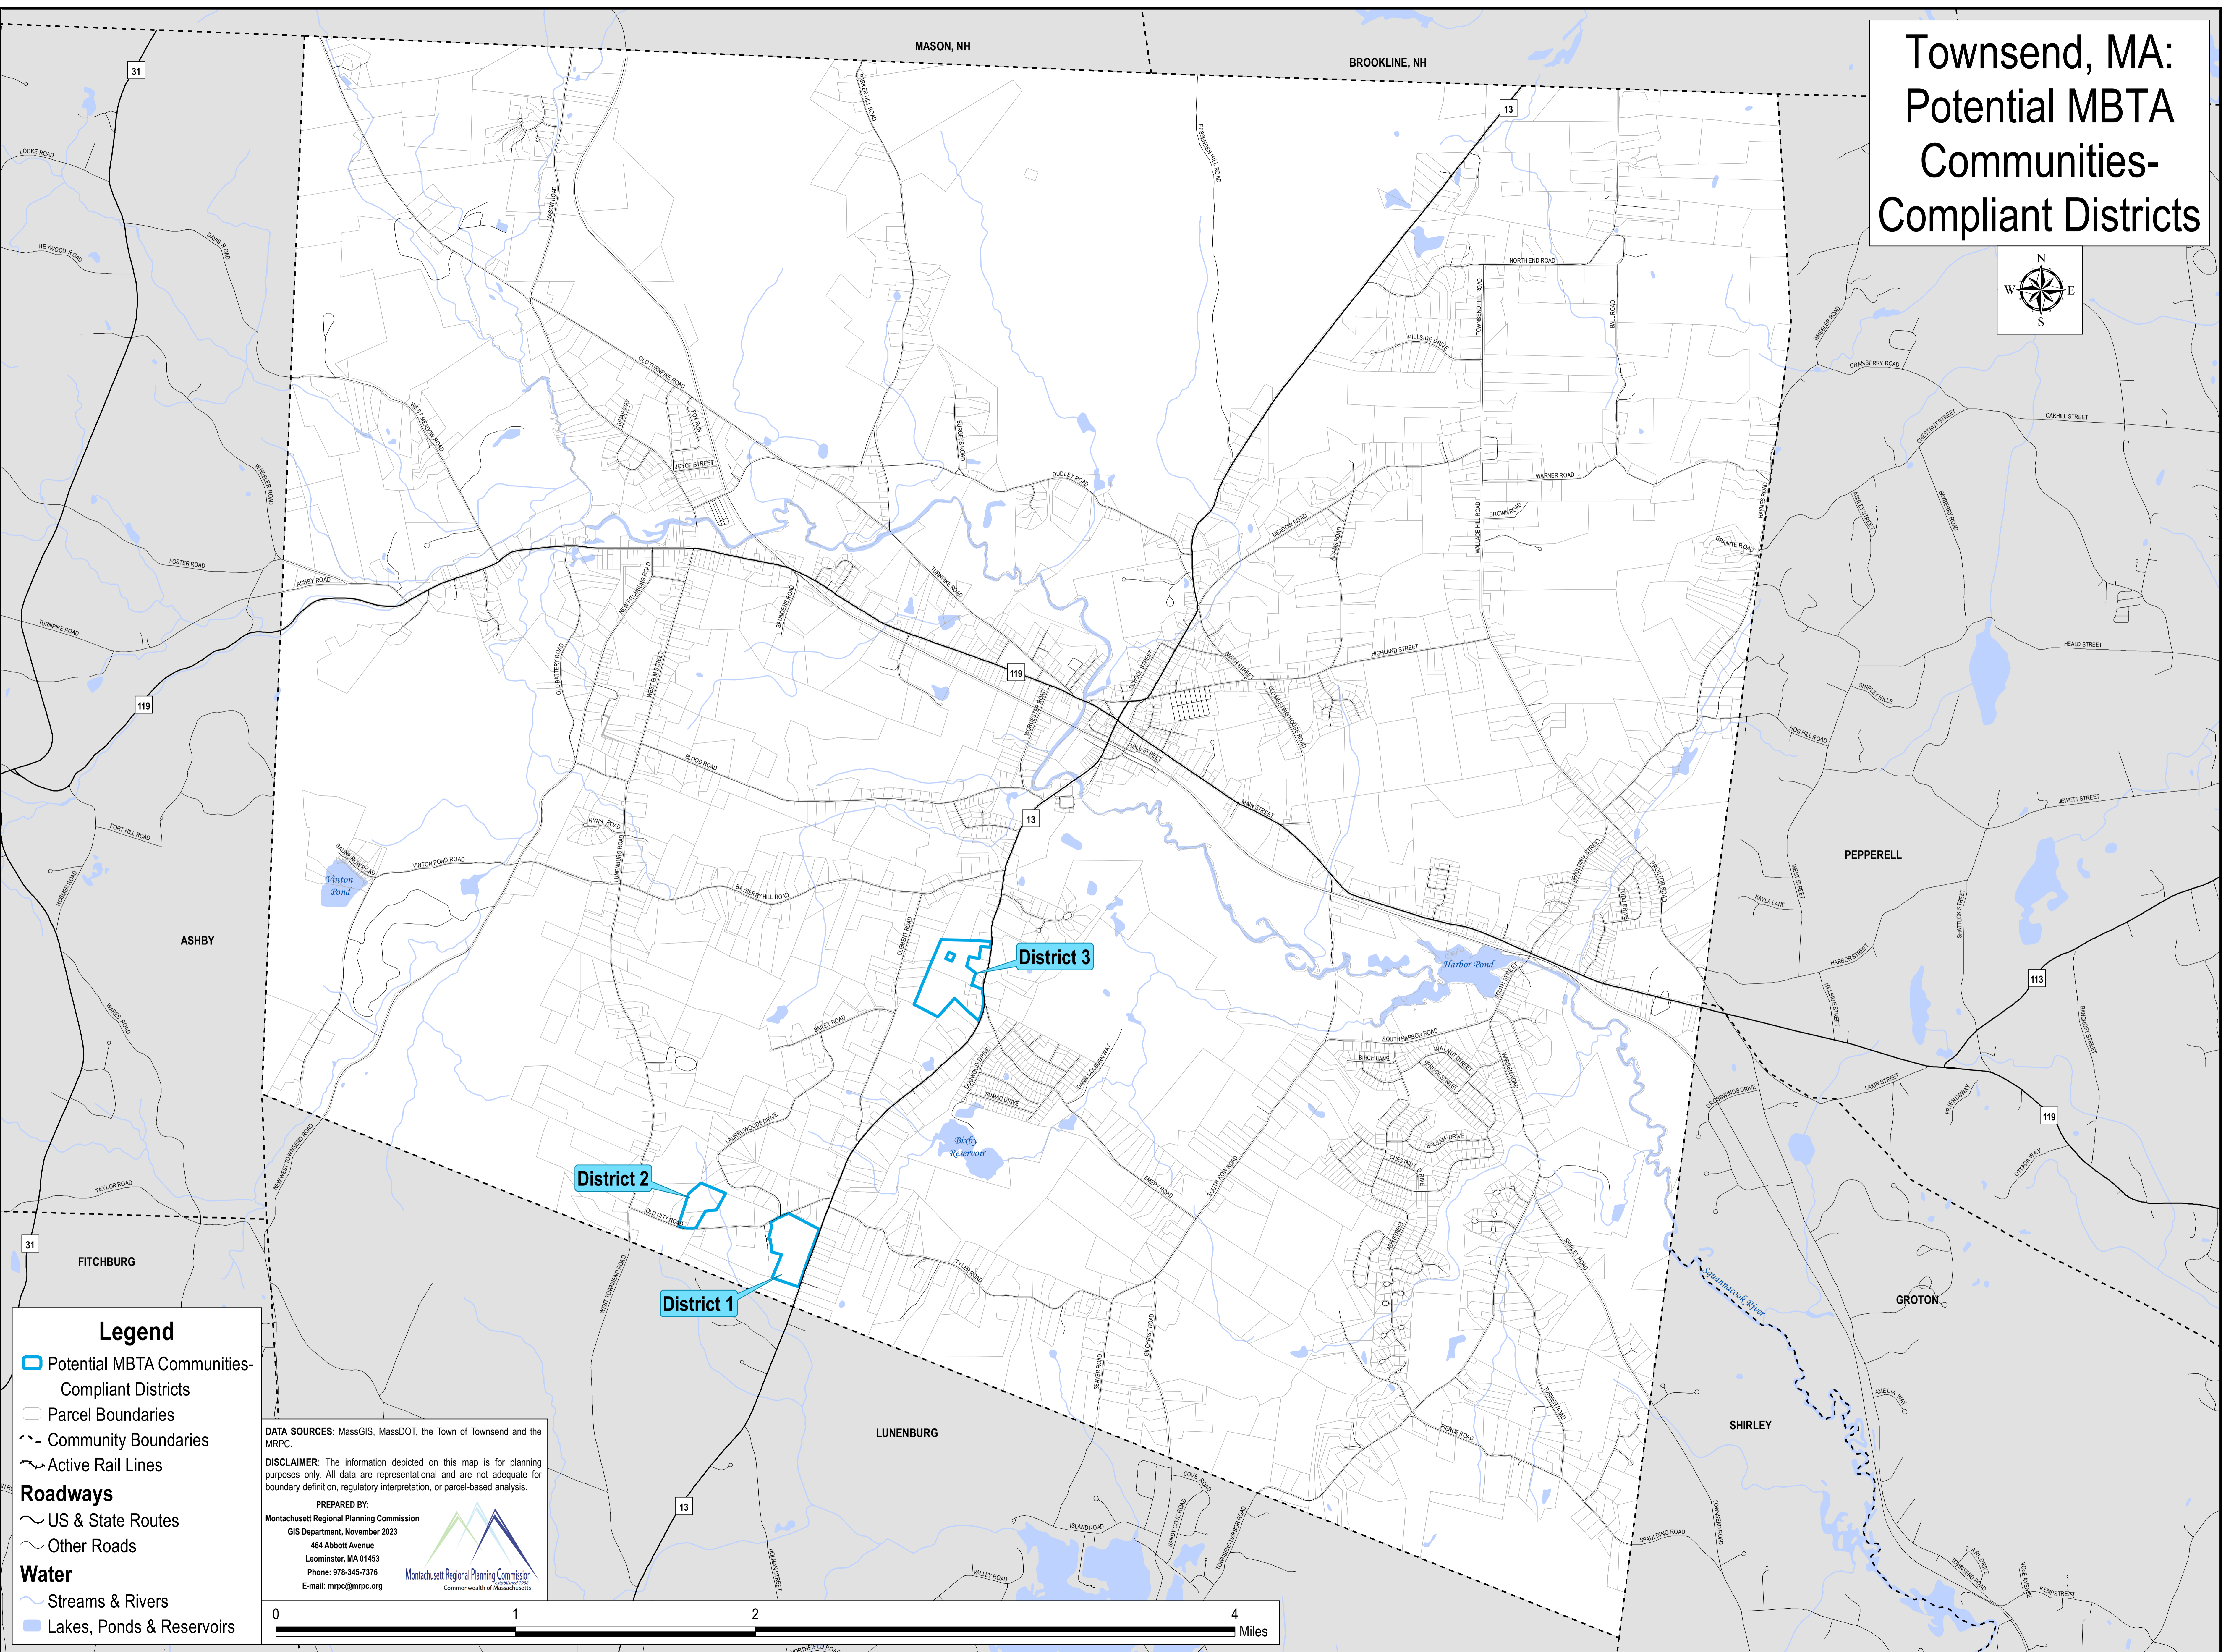

Townsend, MA: Potential MBTA Communities- Compliant Districts

Legend

- Potential MBTA Communities-Compliant Districts
- Parcel Boundaries
- Community Boundaries
- Active Rail Lines

Roadways

- US & State Routes
- Other Roads

Water

- Streams & Rivers
- Lakes, Ponds & Reservoirs

DATA SOURCES: MassGIS, MassDOT, the Town of Townsend and the MRPC.

DISCLAIMER: The information depicted on this map is for planning purposes only. All data are representational and are not adequate for boundary definition, regulatory interpretation, or parcel-based analysis.